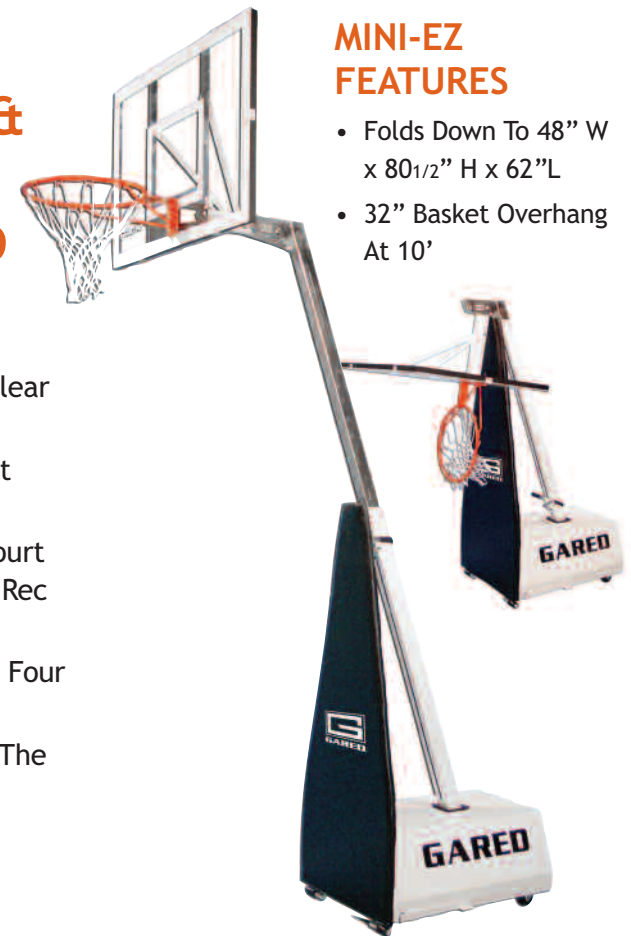

AIRBALL GRABBER™ ABG

- Innovative & Affordable
- Designed To Catch Missed Balls & Blocked Shots During Play
- Reduces Ball Retrieval & Chase Time
- Protects Surrounding Area From Potential Ball Damage
- Made Of A Durable & Lightweight Netting
- Mounts To The Pole Behind & Extends Up Beyond The Backboard
- Quickly & Easily Installed

REAR VIEW

MICRO-Z FEATURES

- Folds Down To 48" W x 54" H x 88"L
- 50" Basket Overhang At 10'

MICRO-Z & MINI-EZ STANDARD FEATURES

- 48" x 32" x 3/8" Clear Acrylic Backboard
- Spring Assisted Unit Adjusts 7' to 10'
- Perfect For Side Court And Multi-Purpose Rec Areas
- Highly Portable On Four Large Casters
- Sets In Place With The Flip Of A Lever
- Requires 250lbs Of Ballast

MINI-EZ FEATURES

- Folds Down To 48" W x 80 1/2" H x 62"L
- 32" Basket Overhang At 10'

HOOPS 21 9249

- Fan Shaped 54"x39" Fiberglass Backboard
- Height Can Be Easily Adjusted To 8', 9', And 10' Settings
- 22" Basket Overhang At 10'
- Folds Down To 4' 6" W x 2'9" H x 12' 8" L
- Strong And Portable 3-on-3 Tournament Unit
- Designed For Indoor/Outdoor Use
- 300 lbs. Of Ballast Required